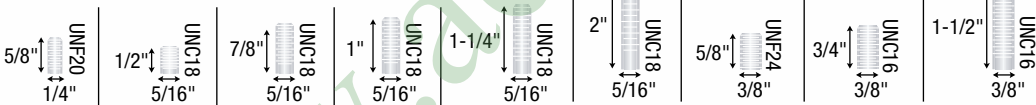

Threaded Stem

828 — 525 — 545 — 507 — 526 — 512 — 639 — 637 — 605