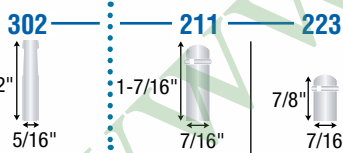

Grip Neck Grip Ring