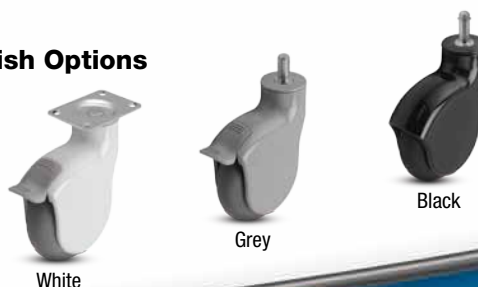

Wheel Diameter (Inches)	Tread Width (Inches)	Mounting Height (Inches)	Swivel Radius (Inches)	Tread Type	Finish	Dynamic Load (Pounds)	Swivel Base Model Number (Add fastening code)	Tread Brake Model Number (Add fastening code)	Fastening Selection*
3"	1"	4"	2-15/16"	MonoTech	White	110	PGE30___WH-MNT33(GG)	PGE30___WH-MNT33(GG)B	Threaded: 507, 605, 637, 748 Grip Ring: 223, 211 Hollow Kingpin: 403
				MonoTech	Grey	110	PGE30___GR-MNT33(GG)	PGE30___GR-MNT33(GG)B	
				MonoTech	Black	110	PGE30___BK-MNT33(KK)	PGE30___BK-MNT33(KK)B	
4"	1-1/4"	Stem: 5-3/8" Plate: 5-5/8"	3-3/4"	MonoTech	White	225	PGE40___WH-MNT63(GG)	PGE40___WH-MNT63(GG)B	Threaded: 741, 748 Grip Ring: 291 Plate: 120 Hollow Kingpin: 400
				MonoTech	Grey	225	PGE40___GR-MNT63(GG)	PGE40___GR-MNT63(GG)B	
				MonoTech	Black	225	PGE40___BK-MNT63(KK)	PGE40___BK-MNT63(KK)B	

*To order, include blue fastener code in **Base Model Number**.
Example: PGE30**507**WH-MNT33(GG)

Threaded Stem

Grip Ring

Top Plate

Hollow Kingpin

Socket Options

Shepherd has many solutions to help you mount your casters to your equipment quickly and easily. See pages 56-57 for more information.

Finish Options

Black

White

Grey