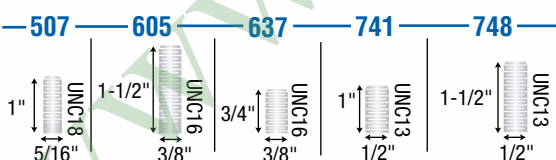

Threaded Stem