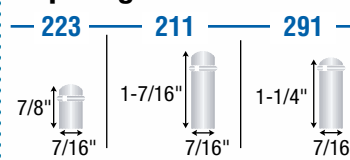

Genesis

Clean • Quiet • Effortless

Features

- Sealed precision bearings in swivel and wheel provide quiet, effortless mobility
- Soft (65A), non-marking MonoTech wheels reject debris and are excellent on both carpet and hard floors
- Strong protective body conceals components for easy cleaning
- Integrated thread guards protect wheels from entangling debris

Applications

- Computer Carts
- Laboratory Equipment
- Audio/Video Carts
- Electronic Equipment
- Seating
- Medical Carts
- Monitoring Equipment Stands
- IV Poles

Options

- **Integrated Tread Brake:** Available on all models.
- **Central Locking Total Lock Brake** available by special order; contact factory for details.
- **Custom Colors available** by special order; contact factory for minimums.
- **Additional Fastenings:** Does your application require a metric or special fastening? Please contact us for minimums and availability.

Wheel Selection

Floor Protection	✓+
Non-Marking	✓+
Durability	✓+
Quiet/Cushion Roll	✓+
Chemical Resistance	✓+

MonoTech Facts

1. Provides ultimate floor protection and a quiet, cushioned ride.
2. Rolls over obstacles with ease.
3. Will not flat spot and is excellent on any floor type.
4. Rejects floor debris, including metal shavings and glass.