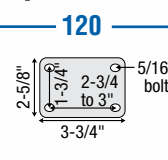

Wheel Diameter (Inches)	Tread Width (Inches)	Mounting Height (Inches)	Swivel Radius (Inches)	Tread Type	Finish	Dynamic Load (Pounds)	Swivel Base Model Number (Add fastening code)	Tread Brake Model Number (Add fastening code)	Fastening Selection*
3"	1"	4"	2-15/16"	MonoTech	White	110	PGE30___WH-MNT33(GG)	PGE30___WH-MNT33(GG)B	Threaded: 507, 605, 637, 748 Grip Ring: 223, 211 Hollow Kingpin: 403
				MonoTech	Grey	110	PGE30___GR-MNT33(GG)	PGE30___GR-MNT33(GG)B	
				MonoTech	Black	110	PGE30___BK-MNT33(KK)	PGE30___BK-MNT33(KK)B	
4"	1-1/4"	Stem: 5-3/8" Plate: 5-5/8"	3-3/4"	MonoTech	White	225	PGE40___WH-MNT63(GG)	PGE40___WH-MNT63(GG)B	Threaded: 741, 748 Grip Ring: 291 Plate: 120 Hollow Kingpin: 400
				MonoTech	Grey	225	PGE40___GR-MNT63(GG)	PGE40___GR-MNT63(GG)B	
				MonoTech	Black	225	PGE40___BK-MNT63(KK)	PGE40___BK-MNT63(KK)B	

*To order, include blue fastener code in **Base Model Number**.
Example: PGE30**507**WH-MNT33(GG)

Threaded Stem

Grip Ring

Top Plate

Hollow Kingpin

Socket Options

Shepherd has many solutions to help you mount your casters to your equipment quickly and easily. See pages 56-57 for more information.